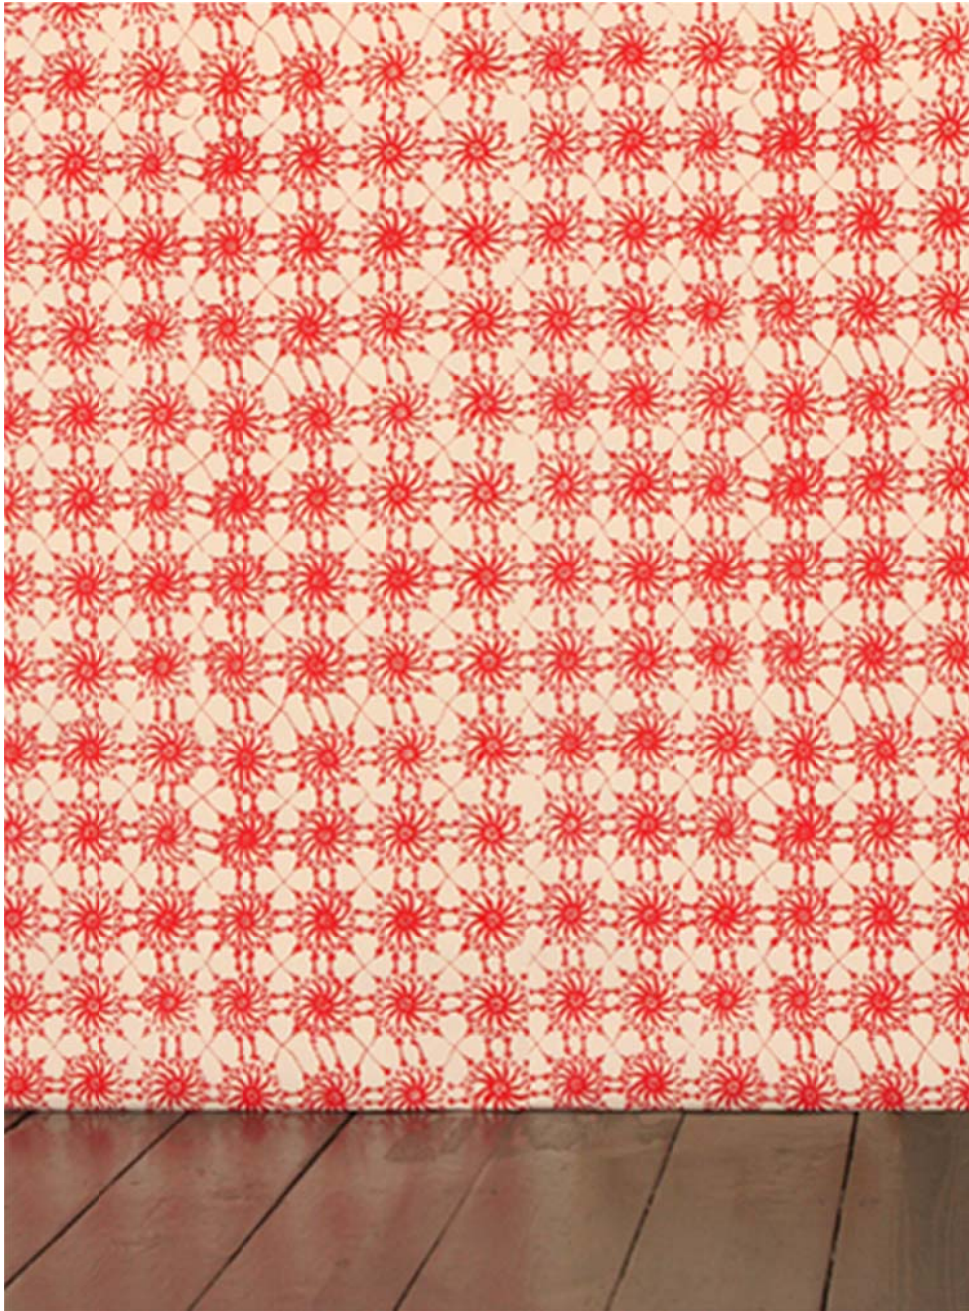

tracy kendall wallpaper

---

repeat lace

Hand screen
print on
wallpaper

Print repeat 1m

Print width 50cm

Wallpaper 55cm
x 10m roll.

---

116 Greyhound Lane LONDON SW16 5RN UK

info@tracykendall.com www.tracykendall.com

t. +44(0)20 7640 9071 f. +44(0)20 8769 0618 m. +44(0)7903 867955